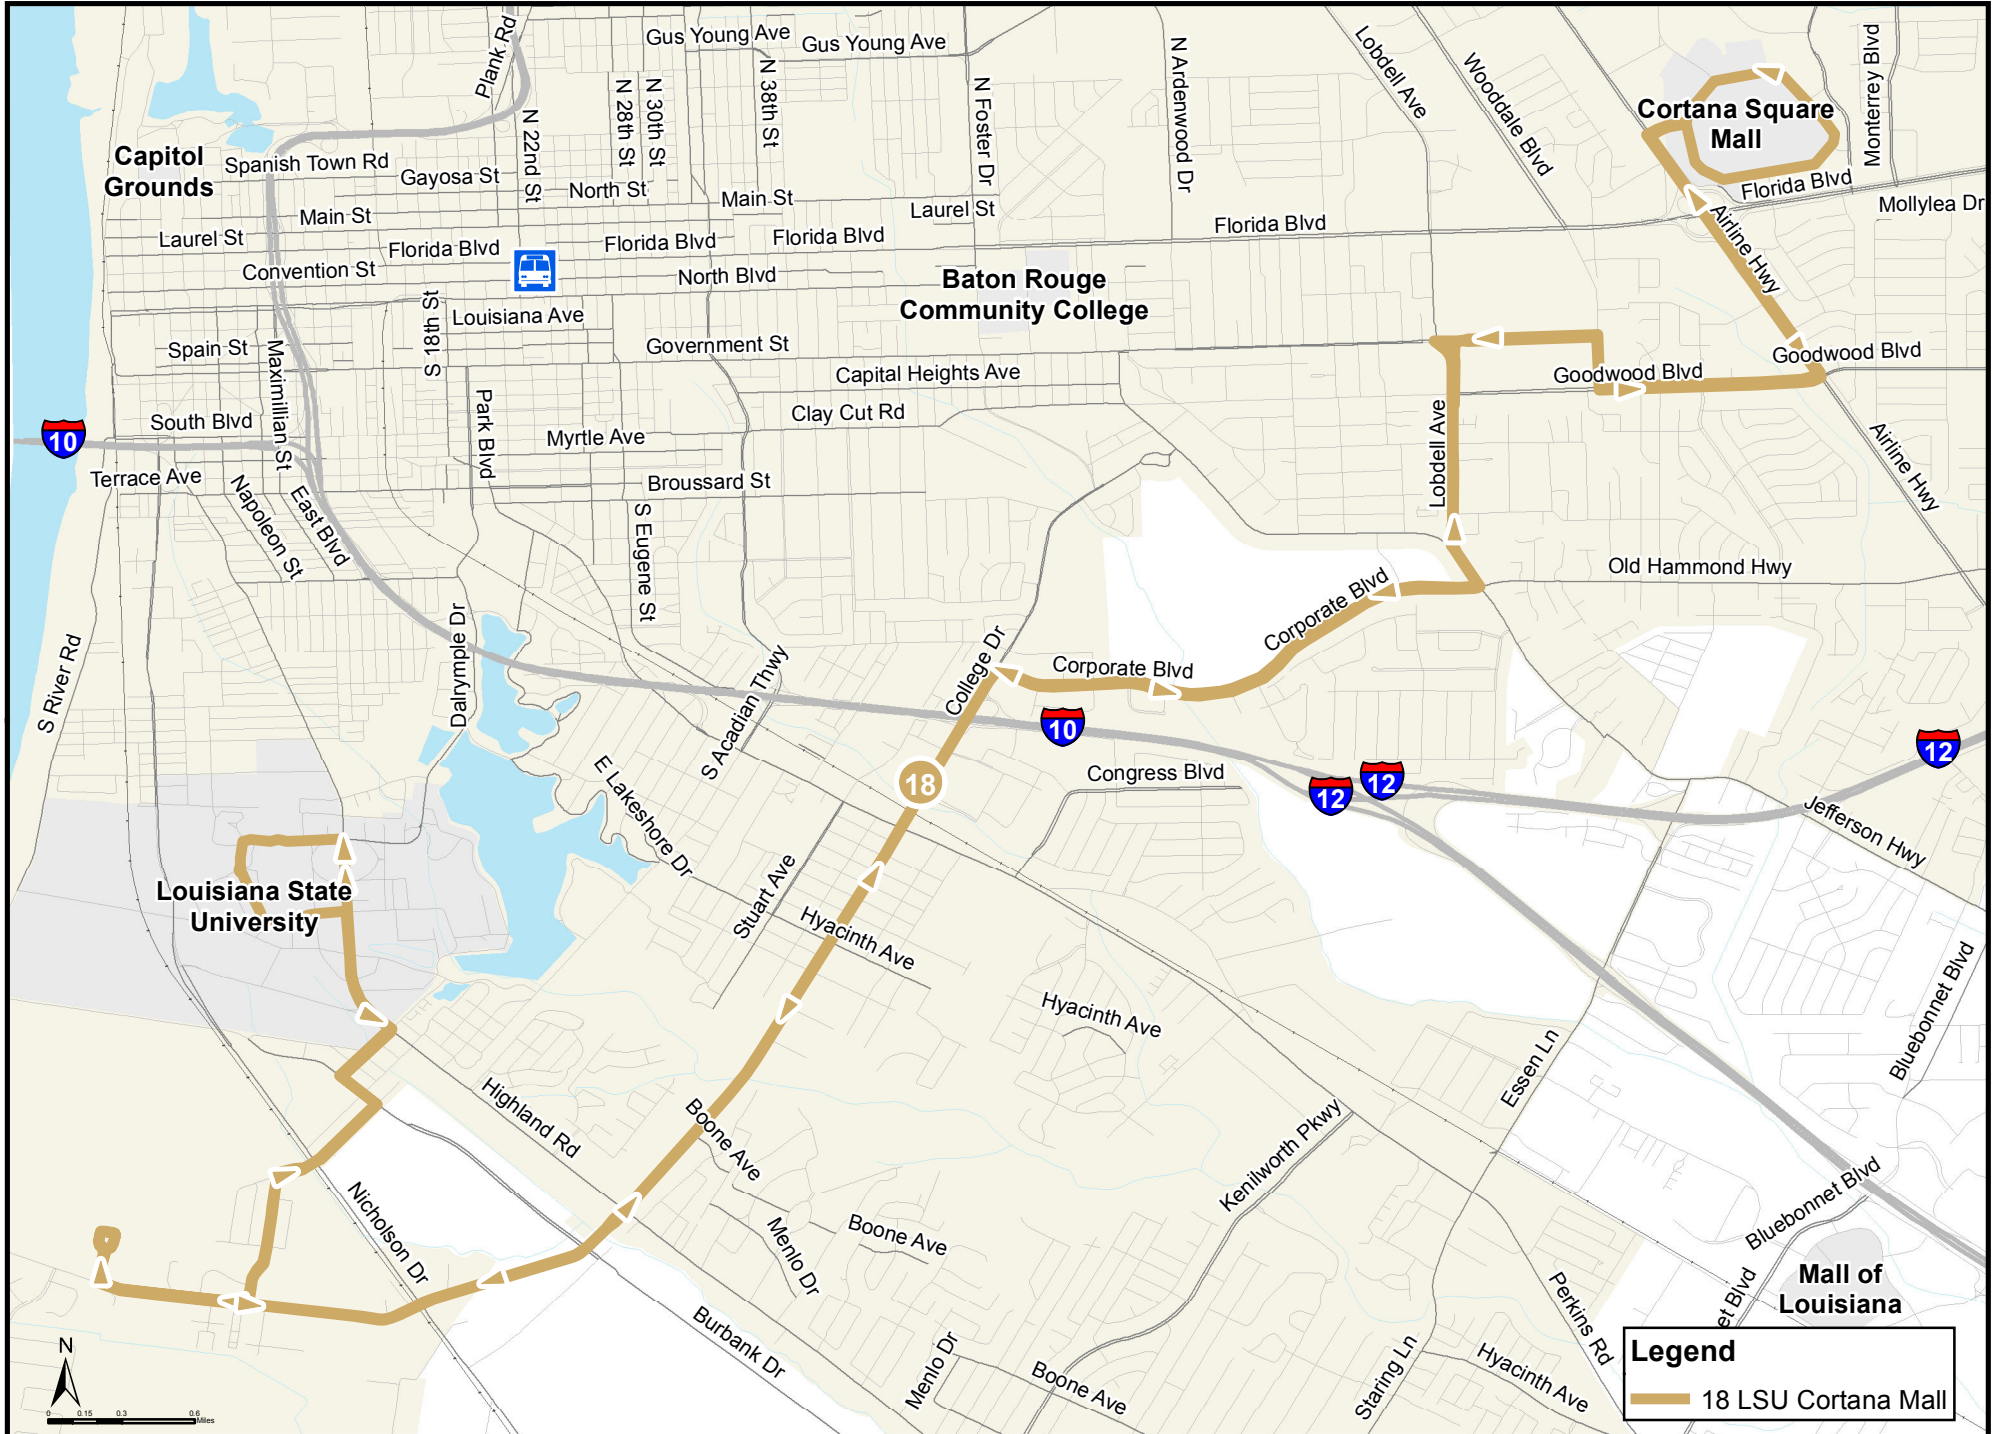

Route 18 LSU - Cortana Mall

Route 18

Cortana Mall to LSU

LSU to Cortana Mall

Operating Days	Cortana Mall to LSU						LSU to Cortana Mall					
	Cortana Mall / Walmart	Jefferson / Corporate (Town Center)	Lee / Perkins (Poplar St)	Lee / Highland (Lake After Hours)	Bob Petit / Nicholson Dr	LSU Student Union	LSU Student Union	Bob Petit / Nicholson Dr	Lee / Highland (Lake After Hours)	College / Perkins	Corporate / Jefferson (Town Center)	Cortana Mall / Walmart
	1003	1521	1531	1535	2695	2123	2123	2694	1567	1574	1581	1003
Mon - Sat	6:20 AM	6:35 AM	6:45 AM	6:51 AM	7:03 AM	7:10 AM	6:15 AM	6:24 AM	6:36 AM	6:42 AM	6:52 AM	7:05 AM
All Days	7:20 AM	7:35 AM	7:45 AM	7:51 AM	8:03 AM	8:10 AM	7:15 AM	7:24 AM	7:36 AM	7:42 AM	7:52 AM	8:05 AM
All Days	8:20 AM	8:35 AM	8:45 AM	8:51 AM	9:03 AM	9:10 AM	8:15 AM	8:24 AM	8:36 AM	8:42 AM	8:52 AM	9:05 AM
All Days	9:20 AM	9:35 AM	9:45 AM	9:51 AM	10:03 AM	10:10 AM	9:15 AM	9:24 AM	9:36 AM	9:42 AM	9:52 AM	10:05 AM
All Days	10:20 AM	10:35 AM	10:45 AM	10:51 AM	11:03 AM	11:10 AM	10:15 AM	10:24 AM	10:36 AM	10:42 AM	10:52 AM	11:05 AM
All Days	11:20 AM	11:35 AM	11:45 AM	11:51 AM	12:03 PM	12:10 PM	11:15 AM	11:24 AM	11:36 AM	11:42 AM	11:52 AM	12:05 PM
All Days	12:20 PM	12:35 PM	12:45 PM	12:51 PM	1:03 PM	1:10 PM	12:15 PM	12:24 PM	12:36 PM	12:42 PM	12:52 PM	1:05 PM
All Days	1:20 PM	1:35 PM	1:45 PM	1:51 PM	2:03 PM	2:10 PM	1:15 PM	1:24 PM	1:36 PM	1:42 PM	1:52 PM	2:05 PM
All Days	2:20 PM	2:35 PM	2:45 PM	2:51 PM	3:03 PM	3:10 PM	2:15 PM	2:24 PM	2:36 PM	2:42 PM	2:52 PM	3:05 PM
All Days	3:20 PM	3:35 PM	3:45 PM	3:51 PM	4:03 PM	4:10 PM	3:15 PM	3:24 PM	3:36 PM	3:42 PM	3:52 PM	4:05 PM
All Days	4:20 PM	4:35 PM	4:45 PM	4:51 PM	5:03 PM	5:10 PM	4:15 PM	4:24 PM	4:36 PM	4:42 PM	4:52 PM	5:05 PM
All Days	5:20 PM	5:35 PM	5:45 PM	5:51 PM	6:03 PM	6:10 PM	5:15 PM	5:24 PM	5:36 PM	5:42 PM	5:52 PM	6:05 PM
All Days	6:20 PM	6:35 PM	6:45 PM	6:51 PM	7:03 PM	7:10 PM	6:15 PM	6:24 PM	6:36 PM	6:42 PM	6:52 PM	7:05 PM
All Days	7:20 PM	7:35 PM	7:45 PM	7:51 PM	8:03 PM	8:10 PM	7:15 PM	7:24 PM	7:36 PM	7:42 PM	7:52 PM	8:05 PM
Mon - Sat	8:20 PM	8:35 PM	8:45 PM	8:51 PM	9:03 PM	9:10 PM	8:15 PM	8:24 PM	8:36 PM	8:42 PM	8:52 PM	9:05 PM
Mon - Sat	9:20 PM	9:35 PM	9:45 PM	9:51 PM	10:03 PM	10:10 PM	9:15 PM	9:24 PM	9:36 PM	9:42 PM	9:52 PM	10:05 PM