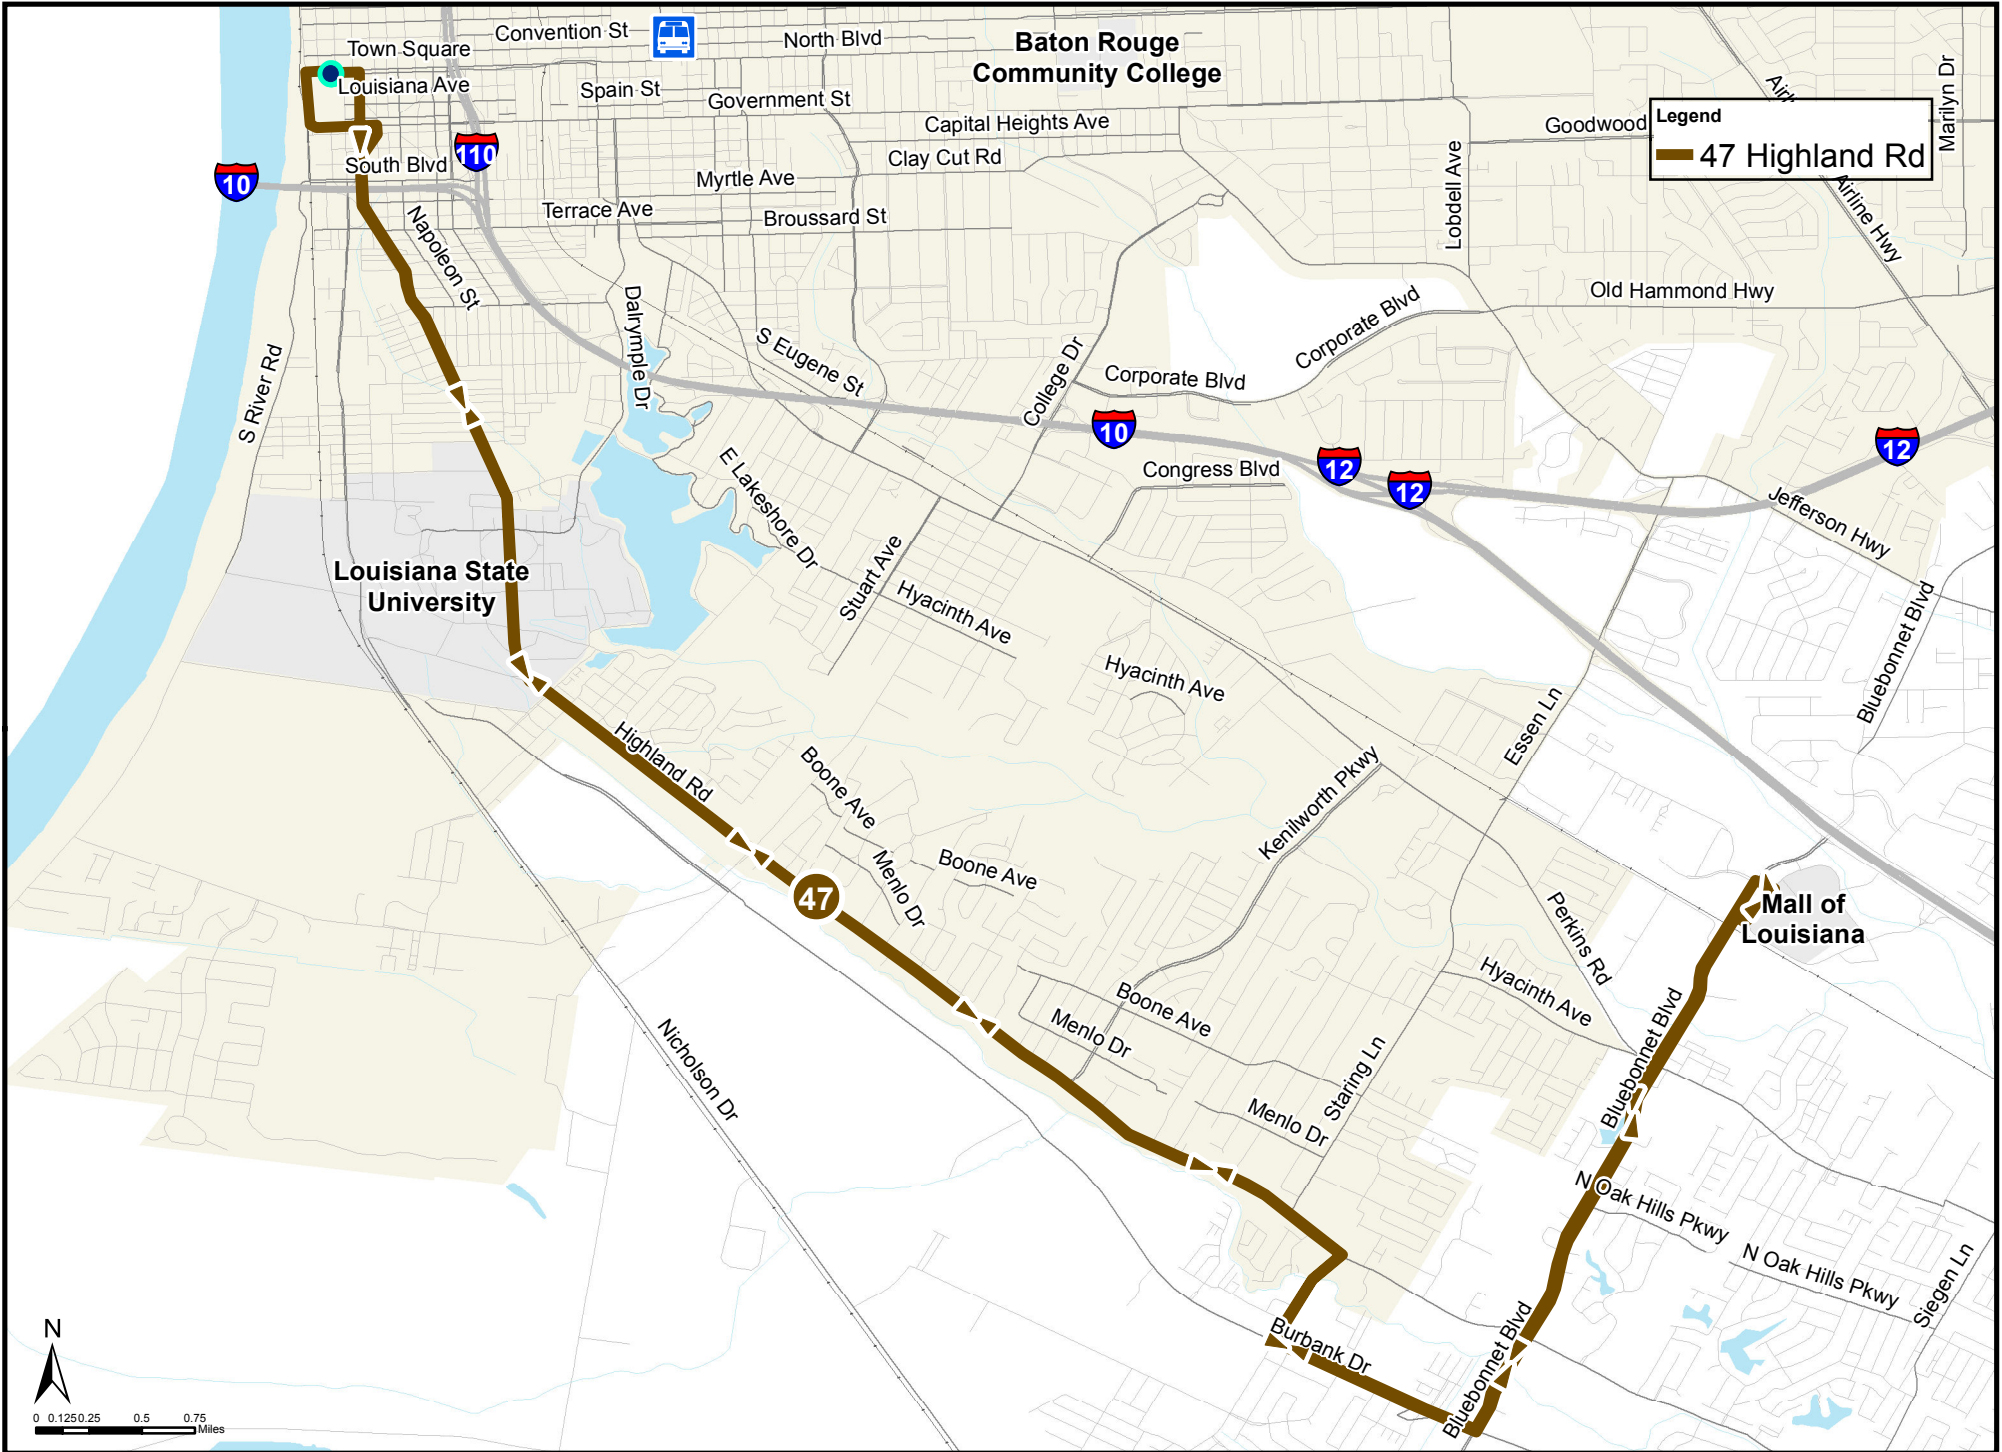

Route 47 Highland Rd

Route 47										
Mall of LA to Town Square						Town Square to Mall of LA				
Operating Days	Mall of Louisiana	Burbank Dr. & Gardere Ln.	Highland Rd. & Lee Dr.	LSU Student Union	Town Square	Town Square	LSU Student Union	Highland Rd. & Lee Dr.	Burbank Dr. & Gardere Ln.	Mall of Louisiana
	1005	2073	2113	2123	1002	1002	2158	2167	2052	1005
Mon - Fri	5:15 AM	5:29 AM	5:40 AM	5:47 AM	5:55 AM	5:56 AM	6:03 AM	6:10 AM	6:21 AM	6:35 AM
Mon - Fri	5:45 AM	5:59 AM	6:10 AM	6:17 AM	6:25 AM	6:26 AM	6:33 AM	6:40 AM	6:51 AM	7:05 AM
Mon - Sat	6:15 AM	6:29 AM	6:40 AM	6:47 AM	6:55 AM	6:56 AM	7:03 AM	7:10 AM	7:21 AM	7:35 AM
Mon - Sat	6:45 AM	6:59 AM	7:10 AM	7:17 AM	7:25 AM	7:26 AM	7:33 AM	7:40 AM	7:51 AM	8:05 AM
All Days	7:15 AM	7:29 AM	7:40 AM	7:47 AM	7:55 AM	7:56 AM	8:03 AM	8:10 AM	8:21 AM	8:35 AM
All Days	7:45 AM	7:59 AM	8:10 AM	8:17 AM	8:25 AM	8:26 AM	8:33 AM	8:40 AM	8:51 AM	9:05 AM
All Days	8:15 AM	8:29 AM	8:40 AM	8:47 AM	8:55 AM	8:56 AM	9:03 AM	9:10 AM	9:21 AM	9:35 AM
All Days	8:45 AM	8:59 AM	9:10 AM	9:17 AM	9:25 AM	9:26 AM	9:33 AM	9:40 AM	9:51 AM	10:05 AM
All Days	9:15 AM	9:29 AM	9:40 AM	9:47 AM	9:55 AM	9:56 AM	10:03 AM	10:10 AM	10:21 AM	10:35 AM
All Days	9:45 AM	9:59 AM	10:10 AM	10:17 AM	10:25 AM	10:26 AM	10:33 AM	10:40 AM	10:51 AM	11:05 AM
All Days	10:15 AM	10:29 AM	10:40 AM	10:47 AM	10:55 AM	10:56 AM	11:03 AM	11:10 AM	11:21 AM	11:35 AM
All Days	10:45 AM	10:59 AM	11:10 AM	11:17 AM	11:25 AM	11:26 AM	11:33 AM	11:40 AM	11:51 AM	12:05 PM
All Days	11:15 AM	11:29 AM	11:40 AM	11:47 AM	11:55 AM	11:56 AM	12:03 PM	12:10 PM	12:21 PM	12:35 PM
All Days	11:45 AM	11:59 AM	12:10 PM	12:17 PM	12:25 PM	12:26 PM	12:33 PM	12:40 PM	12:51 PM	1:05 PM
All Days	12:15 PM	12:29 PM	12:40 PM	12:47 PM	12:55 PM	12:56 PM	1:03 PM	1:10 PM	1:21 PM	1:35 PM
All Days	12:45 PM	12:59 PM	1:10 PM	1:17 PM	1:25 PM	1:26 PM	1:33 PM	1:40 PM	1:51 PM	2:05 PM
All Days	1:15 PM	1:29 PM	1:40 PM	1:47 PM	1:55 PM	1:56 PM	2:03 PM	2:10 PM	2:21 PM	2:35 PM
All Days	1:45 PM	1:59 PM	2:10 PM	2:17 PM	2:25 PM	2:26 PM	2:33 PM	2:40 PM	2:51 PM	3:05 PM
All Days	2:15 PM	2:29 PM	2:40 PM	2:47 PM	2:55 PM	2:56 PM	3:03 PM	3:10 PM	3:21 PM	3:35 PM
All Days	2:45 PM	2:59 PM	3:10 PM	3:17 PM	3:25 PM	3:26 PM	3:33 PM	3:40 PM	3:51 PM	4:05 PM
All Days	3:15 PM	3:29 PM	3:40 PM	3:47 PM	3:55 PM	3:56 PM	4:03 PM	4:10 PM	4:21 PM	4:35 PM
All Days	3:45 PM	3:59 PM	4:10 PM	4:17 PM	4:25 PM	4:26 PM	4:33 PM	4:40 PM	4:51 PM	5:05 PM
All Days	4:15 PM	4:29 PM	4:40 PM	4:47 PM	4:55 PM	4:56 PM	5:03 PM	5:10 PM	5:21 PM	5:35 PM
All Days	4:45 PM	4:59 PM	5:10 PM	5:17 PM	5:25 PM	5:26 PM	5:33 PM	5:40 PM	5:51 PM	6:05 PM
All Days	5:15 PM	5:29 PM	5:40 PM	5:47 PM	5:55 PM	5:56 PM	6:03 PM	6:10 PM	6:21 PM	6:35 PM
All Days	5:45 PM	5:59 PM	6:10 PM	6:17 PM	6:25 PM	6:26 PM	6:33 PM	6:40 PM	6:51 PM	7:05 PM
All Days	6:15 PM	6:29 PM	6:40 PM	6:47 PM	6:55 PM	6:56 PM	7:03 PM	7:10 PM	7:21 PM	7:35 PM
All Days	6:45 PM	6:59 PM	7:10 PM	7:17 PM	7:25 PM	7:26 PM	7:33 PM	7:40 PM	7:51 PM	8:05 PM
All Days	7:15 PM	7:29 PM	7:40 PM	7:47 PM	7:55 PM	7:56 PM	8:03 PM	8:10 PM	8:21 PM	8:35 PM
Mon - Sat	7:45 PM	7:59 PM	8:10 PM	8:17 PM	8:25 PM	8:26 PM	8:33 PM	8:40 PM	8:51 PM	9:05 PM
Mon - Sat	8:15 PM	8:29 PM	8:40 PM	8:47 PM	8:55 PM	8:56 PM	9:03 PM	9:10 PM	9:21 PM	9:35 PM
Mon - Sat	8:45 PM	8:59 PM	9:10 PM	9:17 PM	9:25 PM	9:26 PM	9:33 PM			
Mon - Sat	9:15 PM	9:29 PM	9:40 PM	9:47 PM	9:55 PM					